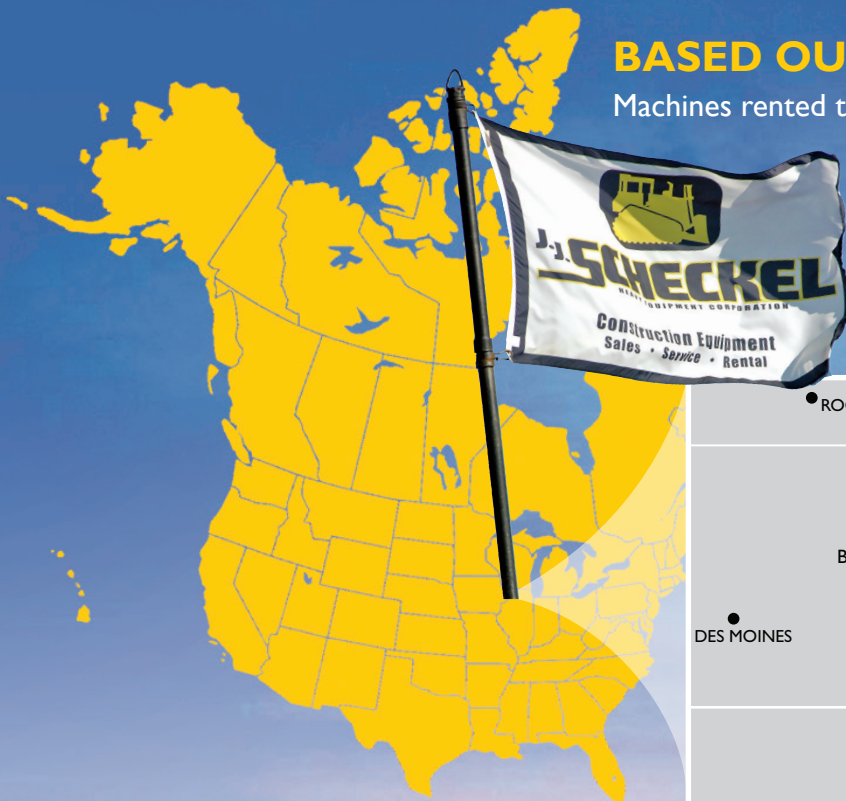

www.jjscheckel.com

CONTACT JOSH SCHECKEL
call: 563.872.4112
text: 563.590.9903
email: RENT@JJSHECKEL.COM

BASED OUT OF IOWA

Machines rented throughout the United States and Canada

Visit us at
21582 Hwy 62
Bellevue, Iowa